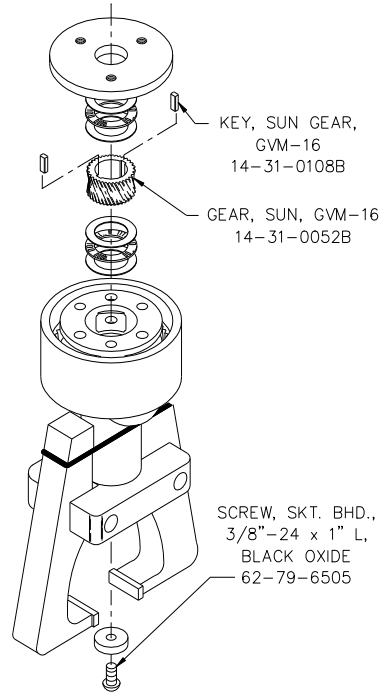

SELECTED GALISO EQUIPMENT SPARE PARTS LISTS

Figure 6 - 2

SPARE PARTS LIST: VALVING MACHINE GVM-16G 14-54-0176D LHPV		
ITEM NUMBER	DESCRIPTION	QUANTITY
14-13-0137	HOSE AIR 250 PSI 3/8" ENDS BLUE	1
14-13-0138	HOSE AIR 250 PSI 1/2" ENDS BLUE	1
14-31-0052B	GEAR SUN GVM-16	1
14-31-0108B	KEY SUN GEAR GVM-16	1
36-11-0520	GAGE 0-160 2.5 D	1
37-11-3048	REGULATOR LARGE 125# 1/2	1
62-79-6505	SCREW SKT BHD 3/8-24X1" L BLK OXIDE	1
66-00-5009	PIN ROLL 1/4 DX3L	1
83-11-0031	CHECK VALVE 1/4"	1
81-11-0002	VALVE 3 WAY (TORQUE BOOST)	1
81-11-0003	VALVE 4 WAY (CLAMP CONTROL)	1
81-11-0018	VALVE CONTROL (INSERT/REMOVE)	1