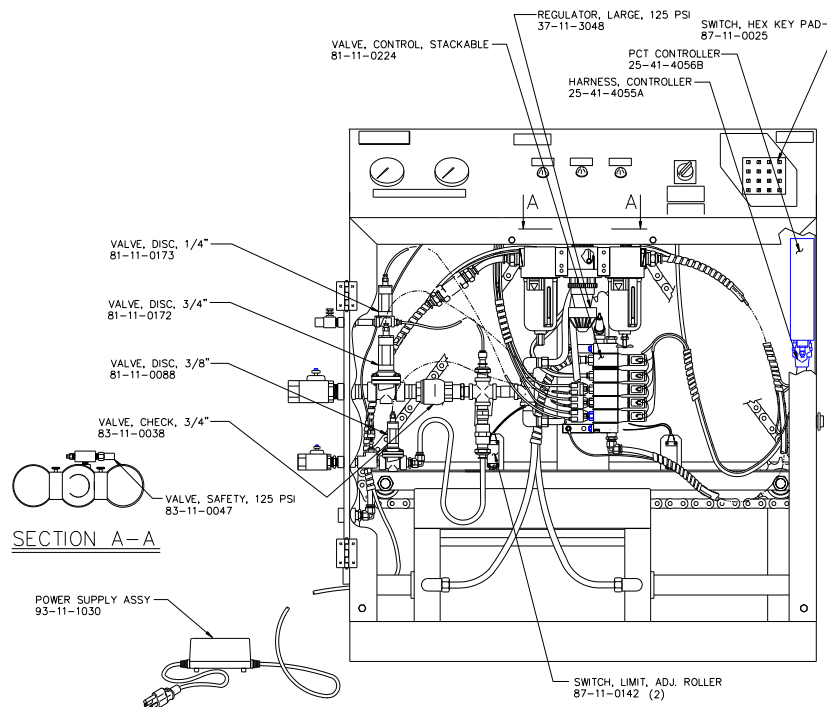

SELECTED GALISO EQUIPMENT SPARE PARTS LISTS

5.0 PCT-122 SPARE PARTS:

Figures 5-1 and 5-2 depict the primary component spare parts for the PCT-122. The parts shown are also tabulated below.

Figure 5 - 2