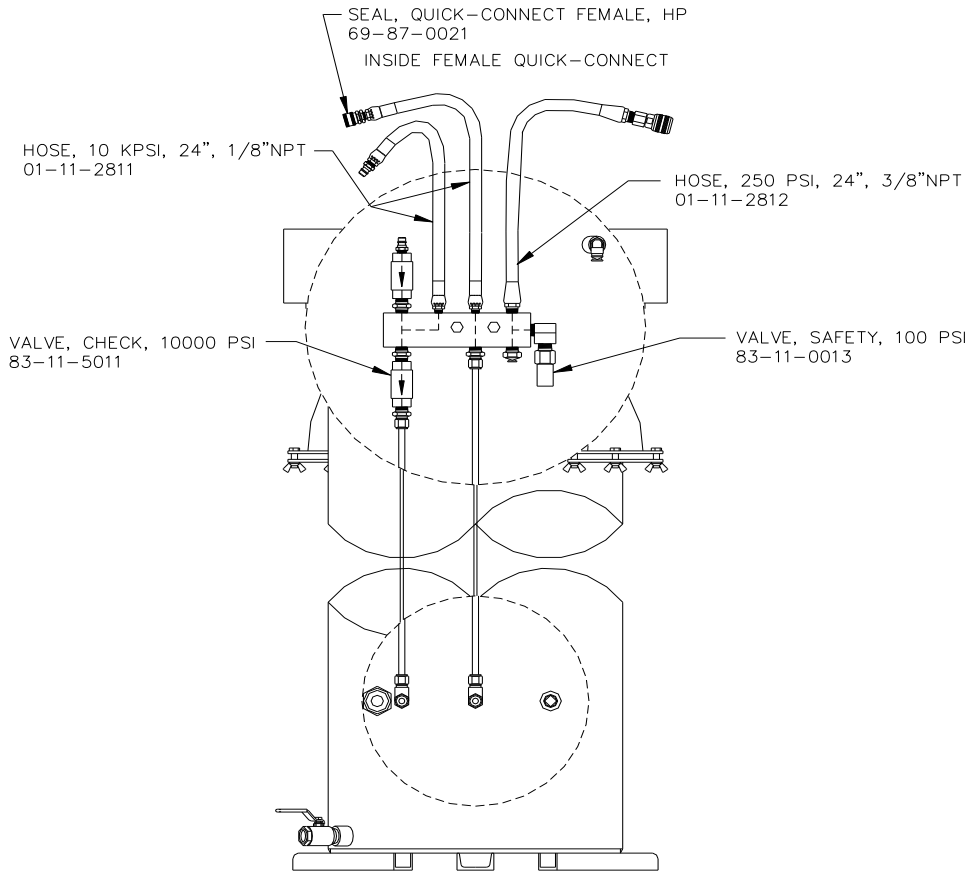

SELECTED GALISO EQUIPMENT SPARE PARTS LISTS

4.0 HYDRACLOSE® TESTJACKET SPARE PARTS:

HYDRACLOSE® Test Jacket spare parts are tabulated below. Figure 4-1 depicts the parts listed.

Figure 4 - 1

SPARE PARTS LIST: RTT JKT (OIL PUMP) 01-41-3223A		
ITEM NUMBER	DESCRIPTION	QUANTITY
83-11-5011	CHECK VALVE	1
83-11-0013	SAFTEY	1
01-11-2811	10,000 PSI HOSE	1
01-11-2812	LP HOSE	1
69-87-0021 or 69-41-0022	SEAL (QUICK CONN FEMALE) HP	2