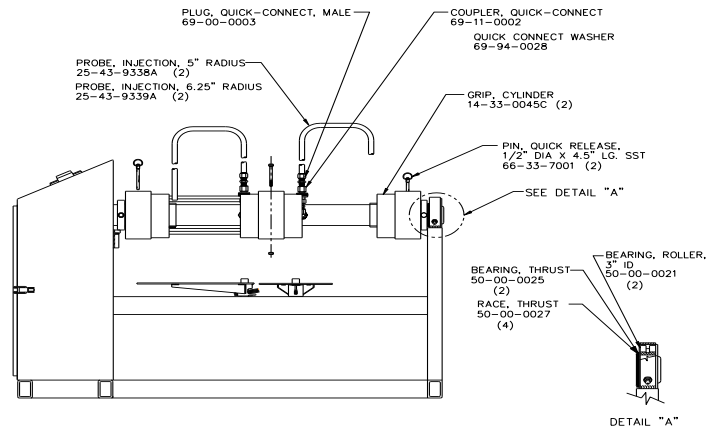

SELECTED GALISO EQUIPMENT SPARE PARTS LISTS

5.0 PCT-122 SPARE PARTS:

Figures 5-1 and 5-2 depict the primary component spare parts for the PCT-122. The parts shown are also tabulated below.

Figure 5 - 1