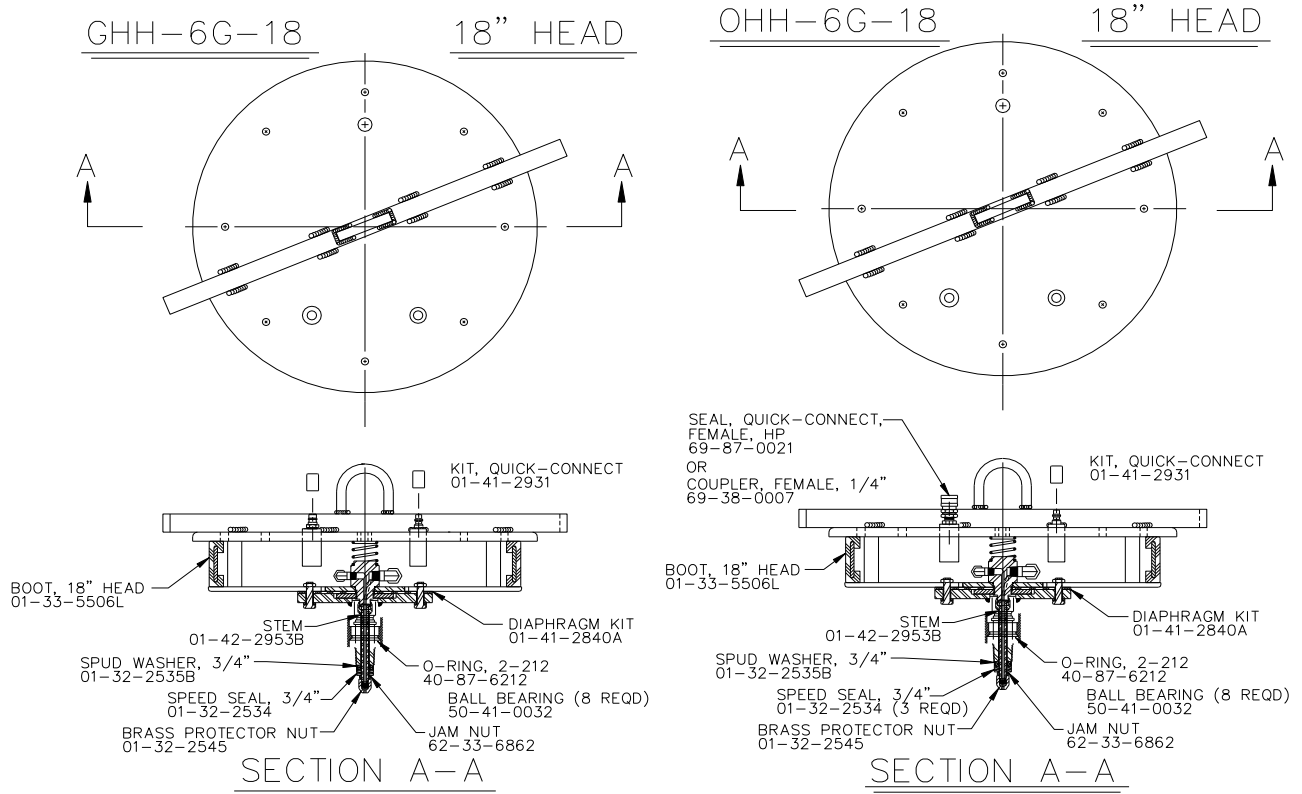

SELECTED GALISO EQUIPMENT SPARE PARTS LISTS

3.2 18" GHH and OHH Style Heads

Figure 3 - 2

SPARE PARTS LIST: 18" HEADS OHH		
ITEM NUMBER	DESCRIPTION	QUANTITY
01-33-5506L	BOOT	1
69-38-0053	SNAP TITE	1
01-41-2931	KIT	1
69-38-0007	FEMALE	1